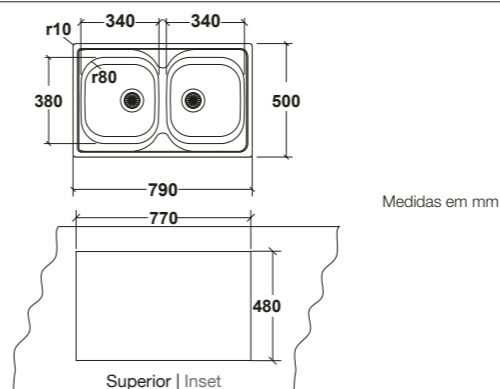

Medidas em mm

Lava-louça fornecido com: | Scoop of supply:

Conjunto de válvulas de 3 1/2" e material de fixação | 3 1/2" basket strainer and fixing element set

Acessórios opcionais | Opcional accessories

Triturador Mod. 66
F/W disposer Mod. 66
Mod.66 € 492,00

Misturadora Gala
Tap Gala
F10GA20.CR € 130,00