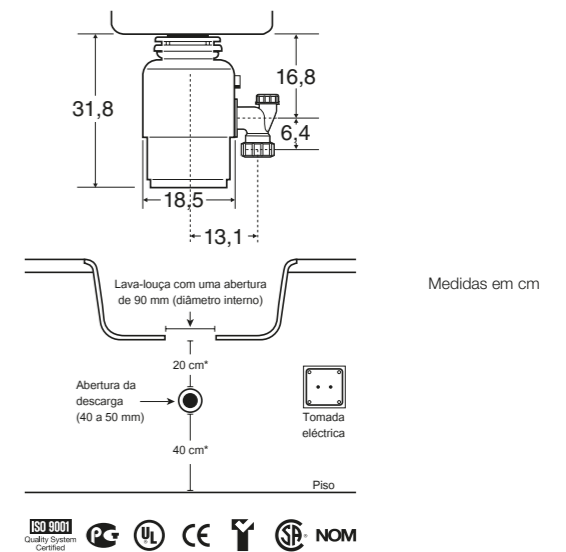

Desenho técnico | Technical drawing

Todos os trituradores de resíduos alimentares InSinkErator são construídos sob as mesmas normas rígidas em conformidade com as normas internacionais de aparelhos eléctricos de qualidade.

Tritador fornecido com: | Scoop of supply:

Voltagem: 220-240, 50Hz; Potência de 0.55hp; Sistema de insonorização básico; Tecnologia de trituração de 1 fase; Interruptor de ar incorporado; Motor de indução dura-drive; Martelos em inox; Capacidade da câmara de trituração de 980ml; Tampa plástica; Sistema de alimentação contínua; Proteção contra sobrecargas; Sistema de montagem simples Quick-Lock; 3 Anos de garantia | Volts/Hz: 220-240, 50Hz; 0.55hp; Basic; 1 stage stainless steel grinding system; Built in air switch; Dura-drive induction motor; Stainless steel grinding elements; Capacity 980ml; Plastic stopper; Continuous feed; Overload protection; Quick lock mounting assembly for faster, easier installation; 3 years guarantee.