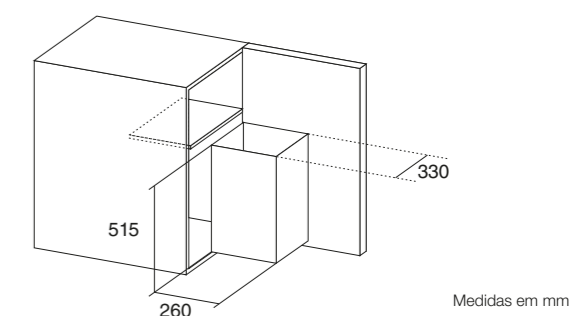

Perfect solution for the kitchen cabinet. Bin with great capacity, with cover.

Caraterísticas | Features

Cores | Colours

Cinza
Grey

Ref.^a

FRASA ONE
plástico | plastic FW500012 € 66,00

Desenho técnico | Technical drawing