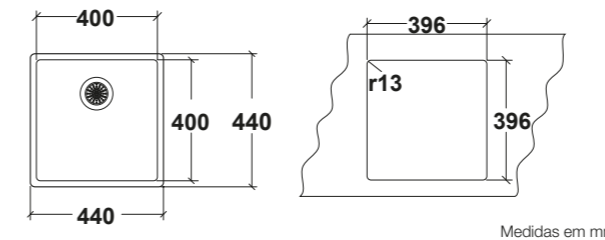

FRASA EVENTA 18 U

Lava-louça | Sink

Sob balcão | Undermount | 30 cm
Aço-inox 18/10 | Stainless steel 18/10

Com um design harmonioso, é o elemento ideal para combinar com qualquer modelo da gama FRASA EVENTA | With a harmonious design, it is the ideal element to combine with any model from the FRASA EVENTA range.

Caraterísticas | Features

Cores | Colours

Aço-inox
Stainless steel

Ref.^a

FRASA EVENTA 18 U aço-inox | stainless steel
U (sob balcão | undermount) FS200052 € 179,00

Desenho técnico | Technical drawing

Medidas em mm

Lava-louça fornecido com: | Scoop of supply:

Conjunto de válvulas de 3 1/2" e material de fixação | 3 1/2" basket strainer and fixing element set

Acessórios opcionais | Opcional accessories

Tábua de corte
Chopping board
FS400009 € 39,00

Triturador F56
F/W disposer F56
F60 € 314,00

Misturadora Aquaris
Tap Aquaris
F10AQ25.CR € 109,00

FRASA EVENTA 34 U

Lava-louça | Sink

Sob balcão | Undermount | 40 cm
Aço-inox 18/10 | Stainless steel 18/10

Um rebosadeiro integrado de alto design cria a ligação perfeita entre as linhas claras e puras deste modelo | An integrated overflow with a cutting-edge design created the perfect connection between the clear and pure lines of this model.

Caraterísticas | Features

Cores | Colours

Aço-inox
Stainless steel

Ref.^a

FRASA EVENTA 34 U aço-inox | stainless steel
U (sob balcão | undermount) FS200053 € 183,00

Desenho técnico | Technical drawing

Medidas em mm

Lava-louça fornecido com: | Scoop of supply:

Conjunto de válvulas de 3 1/2" e material de fixação | 3 1/2" basket strainer and fixing element set

Acessórios opcionais | Opcional accessories

Kit válvula automática
Pop-up waste kit
FS000229 € 20,00

Separador Gaio 45/2
Waste manag. Gaio 45/2
FW500013 € 99,00

Misturadora Loopy
Tap Loopy
F10LP22.CR € 157,00

FRASA EVENTA 40 U