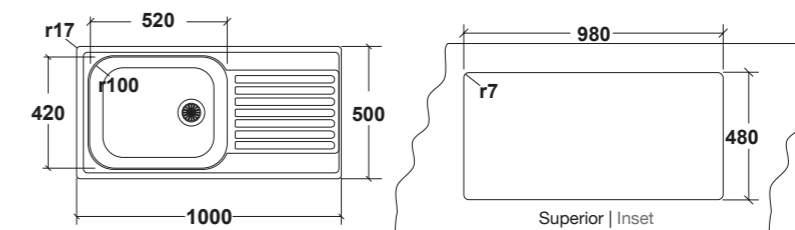

FRASA GLID 60 D XXL

Lava-louça | Sink
De integrar | Integrated | 60 cm
Aço-inox 18/10 | Stainless steel 18/10

Com uns impressionantes 52 cm de bacia, é a peça ideal quando procuramos um modelo de maior dimensão e distinção

With an impressive 52 cm bowl, it is ideal when we are looking for a larger model with distinction.

Caraterísticas | Features

Cores | Colours

Aço-inox
Stainless steel

FRASA GLID 60 D XXL aço-inox | stainless steel

De integrar | Integrated FS200098 € 195,00

Desenho técnico | Technical drawing