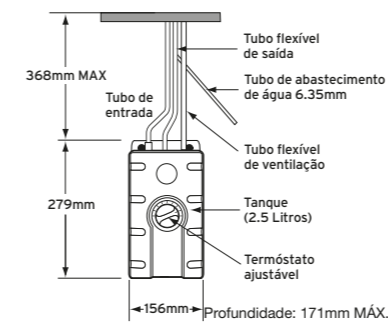

Desenho técnico | Technical drawing

Medidas em mm

Misturadora fornecida com: | Scoop of supply:

Capacidade: depósito em aço-inox de 2,5 l, equivalente a 100 chávenas de água por hora a 98 °C; Elétrico: 220 V/230 volts CA, 1300 watts, elemento de aquecimento com tomada com fio terra. Requer 10 amp de potência; Termóstato: eletrónico, ajustável de 88 °C a 98 °C (pré-estabelecido de fábrica a 96 °C); isolamento satisfaz U.L. 94 HF; Comando de água quente: imediato, fecho automático; Comando de água natural: abertura e fecho manual; Peso aprox.: 4,4 kg; Diâmetro necessário do furo: 35 mm/38 mm; Pressão necessária: 172-862 kPa (1,7-8,6 bar) (25-125 psi); Bica giratória; Filtro incluído (uma unidade); Sistema de segurança, fecho automático, quando em funcionamento com água a ferver, filtro incluído | Capacity: 2.5 L stainless steel tank, equivalent to 100 cups of water per hour at 98 °C; Electric: 220 V/230 volts AC, 1300 watts, heating element with an earth wire socket. Requires 10 amps of power; Thermostat: electronic, adjustable from 88 °C to 98 °C (pre-set at the factory to 96 °C); meets U.L. 94 HF insulation; Hot water control: immediate, automatic close; Natural water temperature control: manual opening and closing; Approx. weight: 4.4 kg; Diameter needed for the hole: 35 mm/38 mm; Pressure needed: 172-862 kPa (1.7-8.6 bar) (25-125 psi); Rotating head; Filter included (one unit); Safety system, closes automatically when working with boiling water, filter included.

Acessórios opcionais | Opcional accessories

Filtro - 2 uni.
Filter - 2 uni.
F-701 R € 190,00