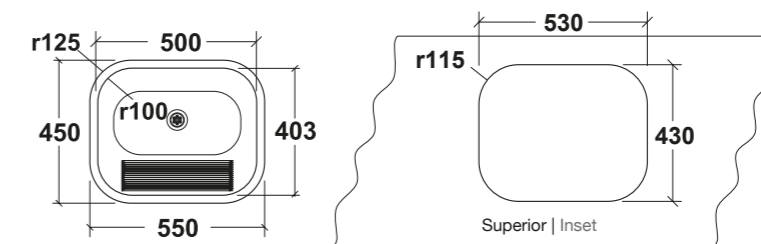

FRASA MANI

Bacia | Bowl

De integrar | Integrated | 60 cm

Aço-inox 18/10 | Stainless steel 18/10

Uma bacia de profundidade generosa, com um escurridor vincado no próprio aço-inox. Uma combinação perfeita entre utilidade e função

A bowl with a generous depth, with a drainer which has been lined in the actual stainless steel. A perfect combination of use and function.

Caraterísticas | Features

Cores | Colours

Aço-inox
Stainless steel

FRASA MANI aço-inox | stainless steel

De integrar | Integrated

FL200118

€ 205,00

Desenho técnico | Technical drawing