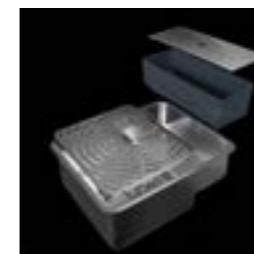

Desenho técnico | Technical drawing

Lava-louça fornecido com: | Scoop of supply:

Conjunto de válvulas de 3 1/2" e material de fixação | 3 1/2" basket strainer and fixing element set

Acessórios opcionais | Optional accessories