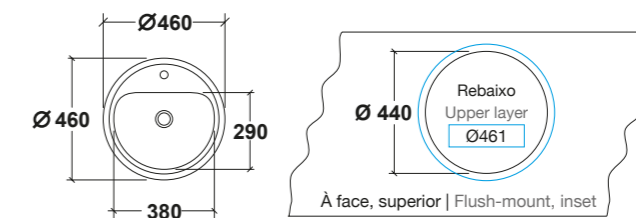

Aço-inox
Stainless steel

Antracite | Anthracite

Branco | White

Bege | Beige

FRASA ADLA U/F aço-inox | stainless steel

De integrar, à face | Integrated, flush mount	Aço-inox | Stainless steel	FB200101	€ 155,00
De integrar, à face | Integrated, flush mount	Antracite | Anthracite	FB200100	€ 179,00
De integrar, à face | Integrated, flush mount	Branco | White	FB200099	€ 179,00
De integrar, à face | Integrated, flush mount	Beige	FB200127	€ 179,00

Desenho técnico | Technical drawing