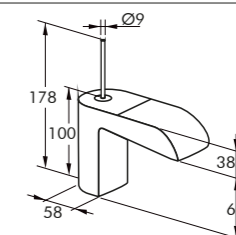

Lava-louça fornecido com: | Scoop of supply:

Válvula e material de fixação | Basket strainer and fixing element set

Acessórios opcionais | Optional accessories