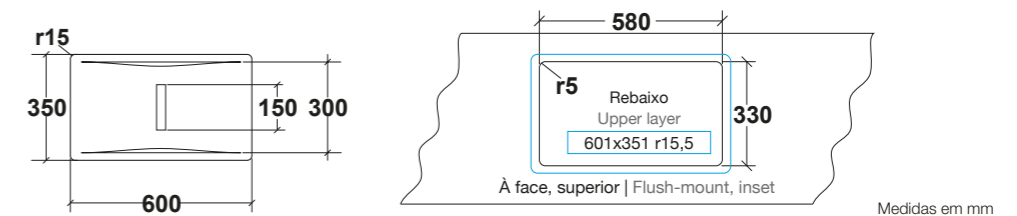

Lava-louça fornecido com: | Scoop of supply:

Válvula e material de fixação | Basket strainer and fixing element set

Acessórios opcionais | Optional accessories