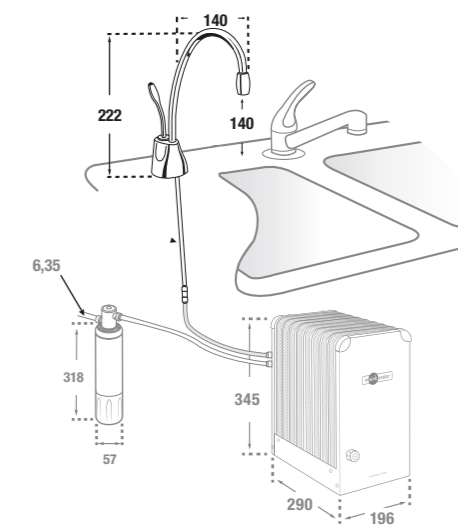

Desenho técnico | Technical drawing

Medidas em mm

Chiller fornecido com: | Scoop of supply:

Torneira C1100 incluída. Água fria apenas. Grande capacidade de fornecimento de água gelada (14–30 l/h); Sistema robusto; O circuito de água possui ligações simples para o mesmo ser de fácil instalação; WRAS certificado; Fornecida com filtro de água fria | Included tap C1100. Cold only. Large capacity to supply ice cold water (14–30 L/hr); Robust system; The water circuit has simple connections making it easy to install; WRAS certified; Comes with a cold water filter.