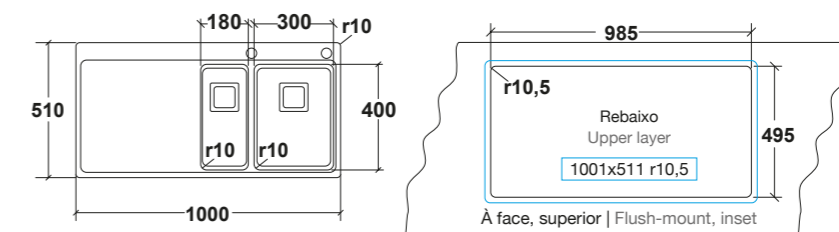

Desenho técnico | Technical drawing

Medidas em mm

Lava-louça fornecido com: | Scoop of supply:

Conjunto de válvula automática de 3 1/2" e material de fixação | 3 1/2" pop-up waste and fixing element set

Acessórios opcionais | Optional accessories

Legumeira inox
S/steel colander
FS400012 € 105,00

Tábua de corte
Chopping board
FS400009 € 39,00

Adaptador para triturador
Disposal adapter
FS400018-CR € 59,00
FS400019-SS € 66,00

Triturador Evo 100
F/W disposer Evo 100
EVO100 € 562,00

Misturadora Ciani
Tap Ciani
F10CI20.IX € 258,00