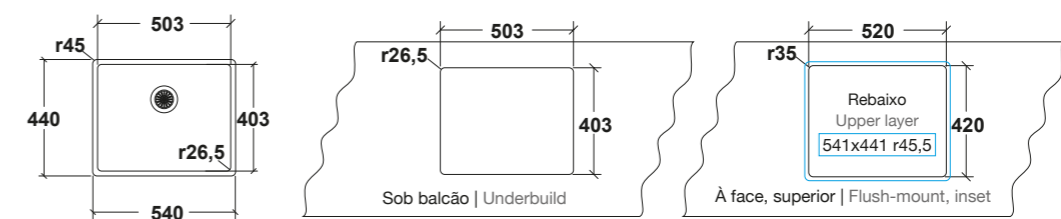

Medidas em mm

Lava-louça fornecido com: | Scoop of supply:

Conjunto de válvulas de 3 1/2" e material de fixação | 3 1/2" basket strainer and fixing element set

Acessórios opcionais | Optional accessories